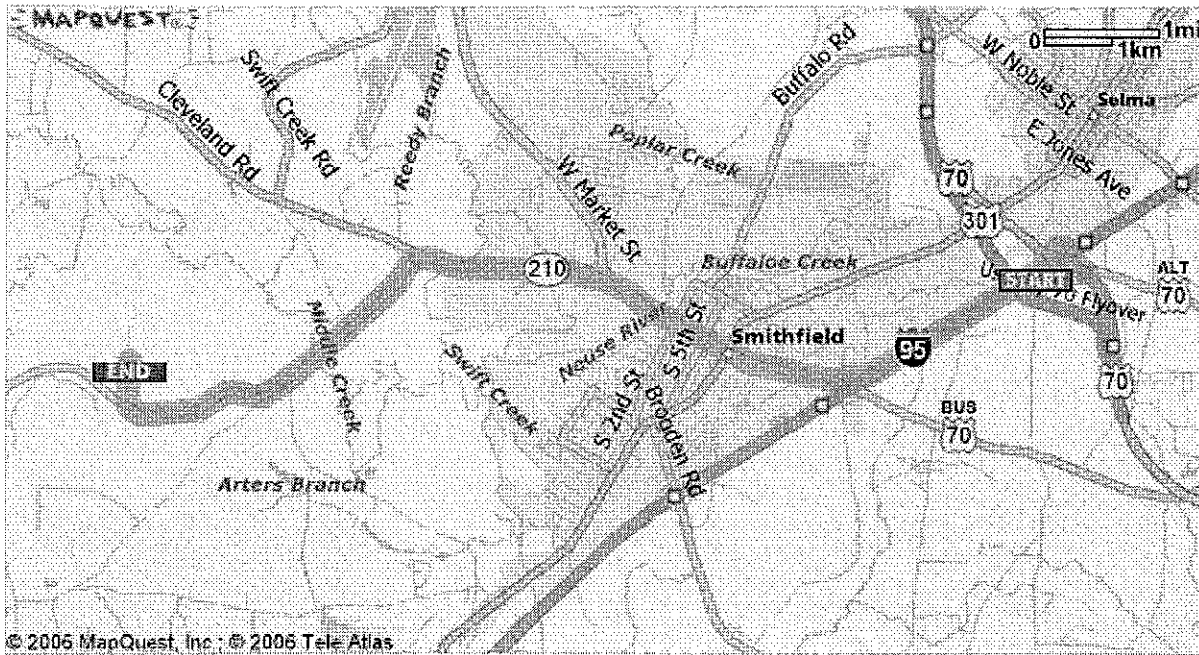

Directions

Distance

Total Est. Time: 19 minutes Total Est. Distance: 10.33 miles

1: Start out going **NORTHEAST** on JR RD toward US-70 E. 0.5 miles

2: JR RD becomes US-70 ALT. <0.1 miles

3: Turn **LEFT** onto US-70 W. 0.2 miles

4: Merge onto I-95 S. 2.1 miles

5: Take the US-70-BR exit- EXIT 95- toward SMITHFIELD / GOLDSBORO. 0.3 miles

6: Turn **RIGHT** onto US-70 BR N. 2.1 miles

7: Turn **LEFT** onto NC-210. 4.6 miles

8: Turn **RIGHT** onto COUNTY HOME RD. 0.3 miles

9: End at [19-698] County Home Rd
Smithfield, NC 27577, US

Total Est. Time: 19 minutes Total Est. Distance: 10.33 miles

From I-95
★

ORBITZ Map out great hotel rates on Orbitz

Start:
67 Jr Rd
Selma, NC 27576-3436, US