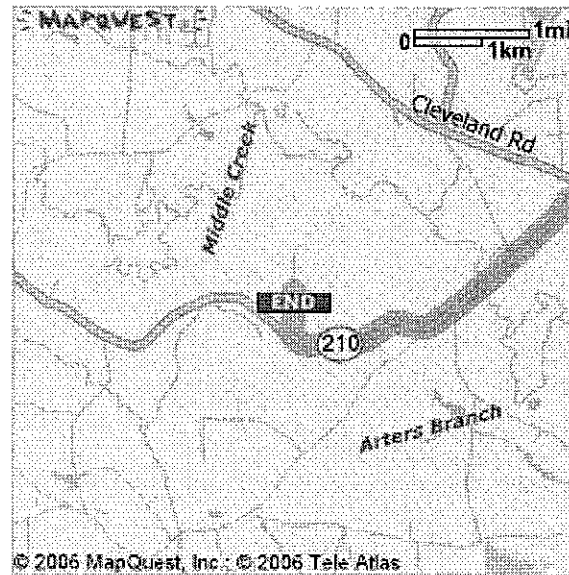

All rights reserved. Use Subject to License/Copyright
These directions are informational only. No representation is made or warranty given as to their content, road conditions or route usability or expeditiousness. User assumes all risk of use. MapQuest and its suppliers assume no responsibility for any loss or delay resulting from such use