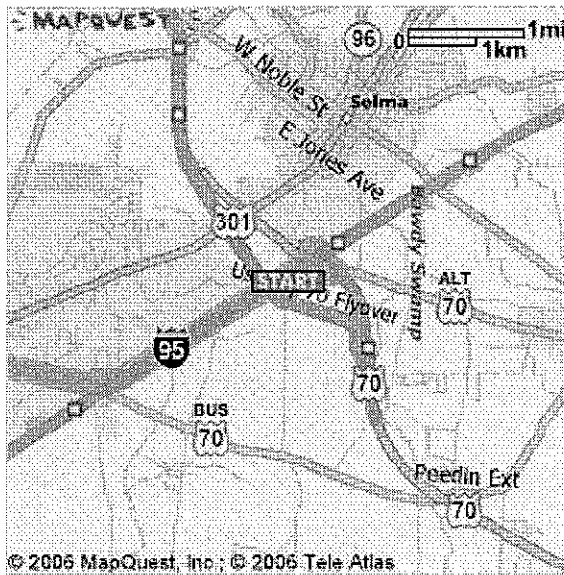

Start: 67 Jr Rd
Selma, NC 27576-3436, US

End: [19-698] County Home Rd
Smithfield, NC 27577, US

Notes:

These directions were used because JR Road is directly off of Interstate 95.

Just take the US70 BR exit 95 toward Smithfield.

4: Merge onto I-95 S. 2.1 miles

5: Take the US-70-BR exit- EXIT 95- toward SMITHFIELD / GOLDSBORO. 0.3 miles

6: Turn **RIGHT** onto US-70 BR N. 2.1 miles

7: Turn **LEFT** onto NC-210. 4.6 miles

8: Turn **RIGHT** onto COUNTY HOME RD. 0.3 miles

9: End at [19-698] County Home Rd
Smithfield, NC 27577, US

Total Est. Time: 19 minutes Total Est. Distance: 10.33 miles

From I-95
★

ORBITZ Map out great hotel rates on Orbitz

Start:
67 Jr Rd
Selma, NC 27576-3436, US

End:
[19-698] County Home Rd
Smithfield, NC 27577, US

All rights reserved. Use Subject to License/Copyright
These directions are informational only. No representation is made or warranty given as to their content, road conditions or route usability or expeditiousness. User assumes all risk of use. MapQuest and its suppliers assume no responsibility for any loss or delay resulting from such use